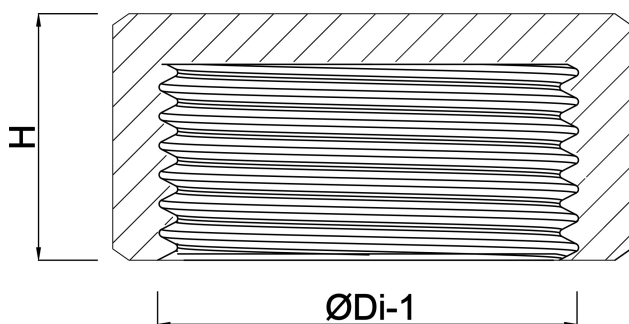

**Profec Nr. 300 Hexagon cap
brass 1/4" female thread 30bar
(0710396)**

TECHNICAL SPECIFICATIONS

Material	brass
Connection	female thread
Fitting nr.	Nr. 300
Max. temp.	120 °C
Size	1/4"
Pressure	30 bar

DIMENSIONS

F-1	8.5 mm
H	11 mm
K-1	17 mm
ØDi-1	1/4 "

Last modified date: 24/05/2026

Bosta UK Ltd.
Reflection House
Olding Road
Bury St. Edmunds
Suffolk
IP33 3TA
T +44 (0) 1284 716580
E enquiries@bosta.co.uk
<http://www.bosta.com>