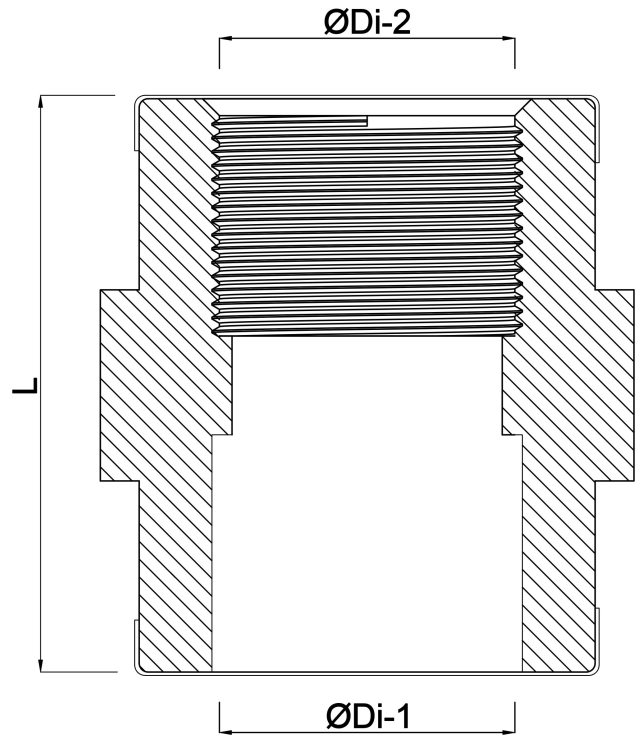

**Profec Adaptor socket PVC-U
40 mm x 1 1/4" glue socket x
female thread 10bar grey
(0110824)**

TECHNICAL SPECIFICATIONS

Colour	grey
Material	PVC-U
Connection	glue socket x female thread
Pressure	10 bar
Size	40 mm x 1 1/4"

DIMENSIONS

L	50 mm
ØDi-1	40 mm
ØDi-2	1 1/4 "

Last modified date: 22/05/2026

Bosta UK Ltd.
Reflection House
Olding Road
Bury St. Edmunds
Suffolk
IP33 3TA
T +44 (0) 1284 716580
E enquiries@bosta.co.uk
<http://www.bosta.com>