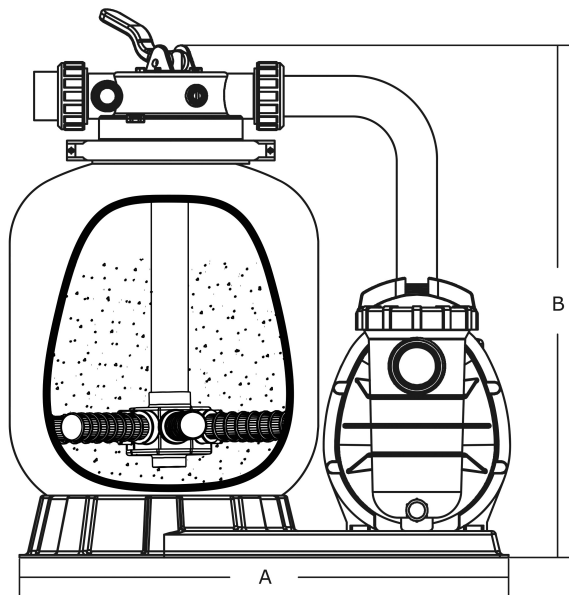

Flotide Pool filter set PE 50 mm / 1 1/2" metric/imperial glue socket 2bar 230VAC grey type FSP650-6W (7024687)

FLOTIDE

bosta
bringing water to life

TECHNICAL SPECIFICATIONS

Colour	grey
Material	PE
Connection	metric/imperial glue socket
Voltage	230VAC
Frequency	50 Hz
Pressure	2 bar
Max. temp.	40 °C
Type	FSP650-6W
Size	50 mm / 1 1/2"
Diameter	650 mm
Weight	33.4 kg
Sand	150 kg
Max flow rate	15.6 m ³ /h
Pump	SS100
Max. pool vol.	80 m ³

PRODUCT INFORMATION

Blow moulded polyethylene filter tank with top mount 6-way valve and centrifugal pump with pre-filter.

Features:

- Designed for domestic pools
- Simple operation with 6-way multi-port valve