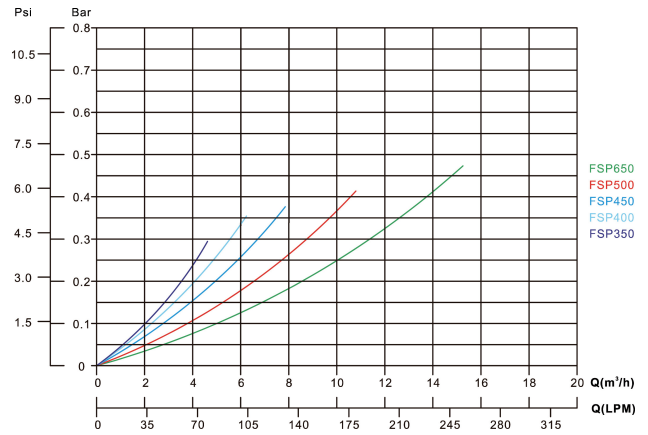

Flotide Pool filter set PE 50 mm / 1 1/2" metric/imperial glue socket 2bar 230VAC grey type FSP650-6W (7024687)

FLOTIDE

bosta
bringing water to life

TECHNICAL SPECIFICATIONS

Colour	grey
Material	PE
Connection	metric/imperial glue socket
Voltage	230VAC
Frequency	50 Hz
Pressure	2 bar
Max. temp.	40 °C
Type	FSP650-6W
Size	50 mm / 1 1/2"
Diameter	650 mm
Weight	33.4 kg
Sand	150 kg
Max flow rate	15.6 m ³ /h
Pump	SS100
Max. pool vol.	80 m ³