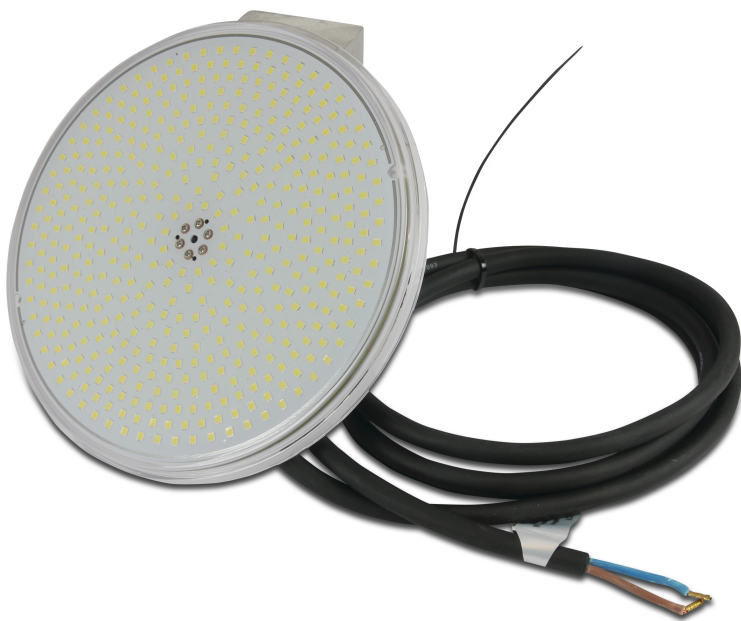

Flotide Replacement dimmable LED pool light 12VAC Par 56 warm white 35W (7037356)

FLOTIDE

bosta
bringing water to life

TECHNICAL SPECIFICATIONS

Model	Par 56
Voltage	12VAC
Outer ø	177 mm
Capacity	35 W
Number of LED	441
Brightness	2070 Lumen
Colour LEDs	warm white