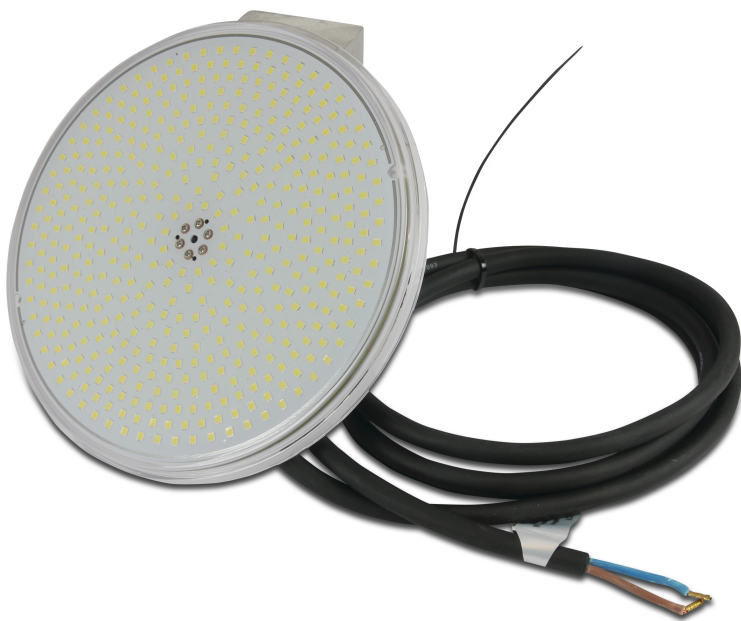

Flotide Replacement dimmable LED pool light 12VAC Par 56 warm white 35W (7037356)

FLOTIDE

TECHNICAL SPECIFICATIONS

Model	Par 56
Voltage	12VAC
Outer ø	177 mm
Capacity	35 W
Number of LED	441
Brightness	2070 Lumen
Colour LEDs	warm white