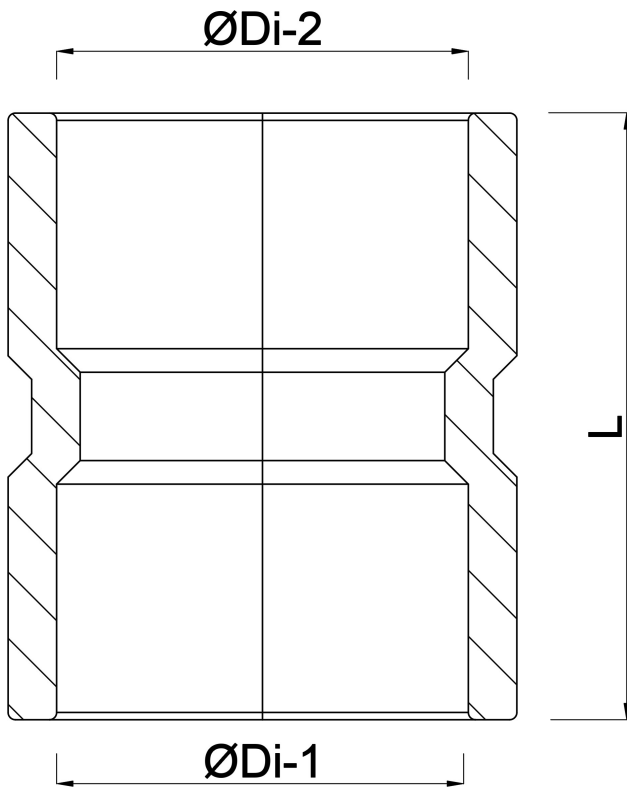

Socket PVC-U 25 mm glue socket 16bar grey (0160647)

TECHNICAL SPECIFICATIONS

Colour grey

Material PVC-U

Connection glue socket

Size 25 mm

Pressure 16 bar

DIMENSIONS

L 40 mm

Mold injection moulded

ØDi-1 25 mm

ØDi-2 25 mm

Last modified date: 23/05/2026

Bosta UK Ltd.
Reflection House
Olding Road
Bury St. Edmunds
Suffolk
IP33 3TA
T +44 (0) 1284 716580
E enquiries@bosta.co.uk
<http://www.bosta.com>