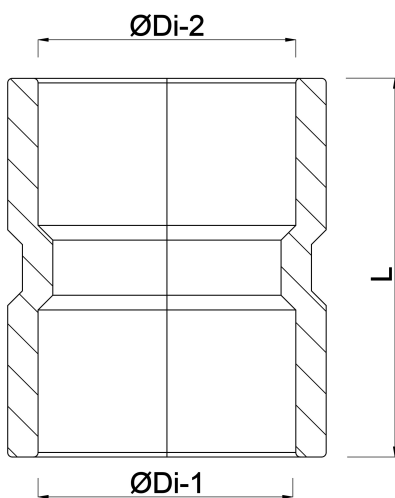

**Socket PVC-U 25 mm glue
socket 16bar grey (0160647)**

TECHNICAL SPECIFICATIONS

Colour grey

Material PVC-U

Connection glue socket

Size 25 mm

Pressure 16 bar

DIMENSIONS

L 40 mm

Mold injection moulded

ØDi-1 25 mm

ØDi-2 25 mm

Last modified date: 13/03/2026

Bosta UK Ltd.
Reflection House
Olding Road
Bury St. Edmunds
Suffolk
IP33 3TA
T +44 (0) 1284 716580
E enquiries@bosta.co.uk
<http://www.bosta.com>