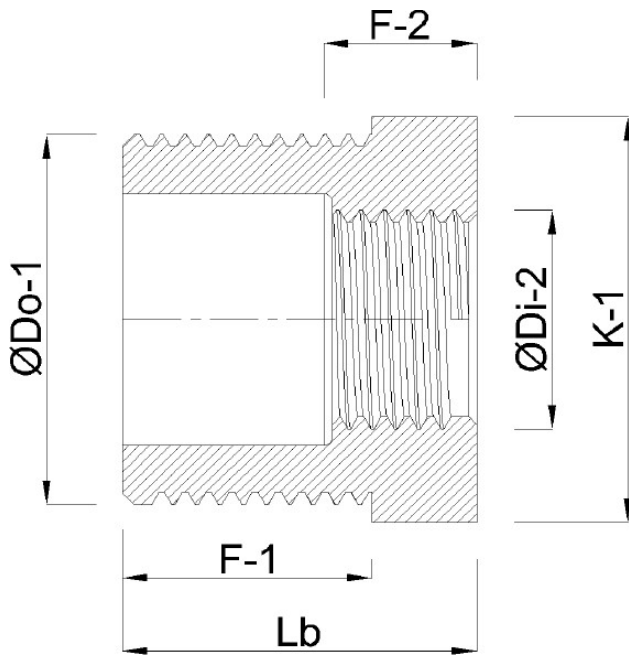

**Profec Nr. 241 Reducer bush
stainless steel 316 1 1/4" x 3/4"
male thread x female thread
16bar (0080093)**

TECHNICAL SPECIFICATIONS

Material	stainless steel 316
Connection	male thread x female thread
Fitting nr.	Nr. 241
Pressure	16 bar
Max. temp.	100 °C
Size	1 1/4" x 3/4"

DIMENSIONS

F-1	20.3 mm
F-2	8.5 mm
K-1	43.4 mm
Lb	28.8 mm
ØDi-2	3/4 "
ØDo-1	1 1/4 "

Last modified date: 22/06/2026

Bosta UK Ltd.
Reflection House
Olding Road
Bury St. Edmunds
Suffolk
IP33 3TA
T +44 (0) 1284 716580
E enquiries@bosta.co.uk
<http://www.bosta.com>