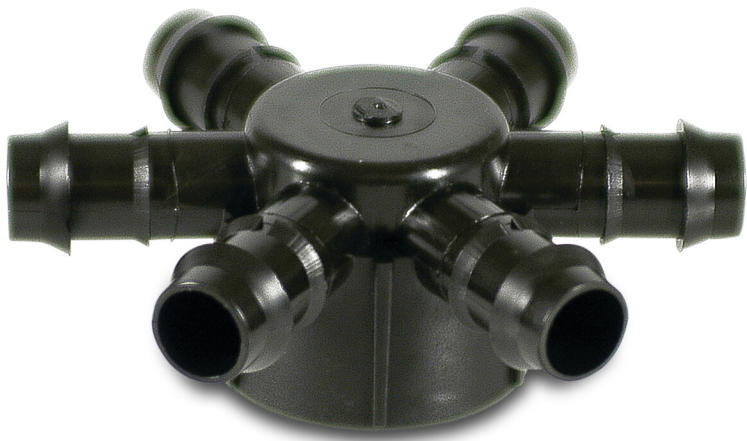

**6-way distributor POM 20 mm
x 1" barbed x female thread
4bar black (7027580)**

TECHNICAL SPECIFICATIONS

Colour	black
Material	POM
Connection	barbed x female thread
Pressure	4 bar
Size	20 mm x 1"

PRODUCT INFORMATION

Use with driplines and PE40 with a maximum wall thickness of 1.5mm

Last modified date: 10/03/2026

Bosta UK Ltd.
Reflection House
Olding Road
Bury St. Edmunds
Suffolk
IP33 3TA
T +44 (0) 1284 716580
E enquiries@bosta.co.uk
<http://www.bosta.com>