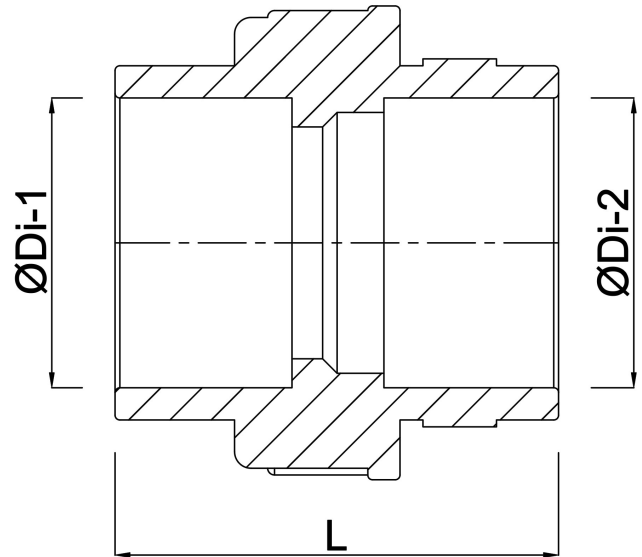

VDL Union coupler PVC-U 110 mm glue socket 10bar grey type A (7002852)

VL Van de Lande

TECHNICAL SPECIFICATIONS

Colour grey

Type A

Material PVC-U

Material seal EPDM

Connection glue socket

Size 110 mm

Pressure 10 bar

DIMENSIONS

K-2 138 mm

L 158 mm

ØDi-1 110 mm

ØDi-2 110 mm

Last modified date: 24/05/2026