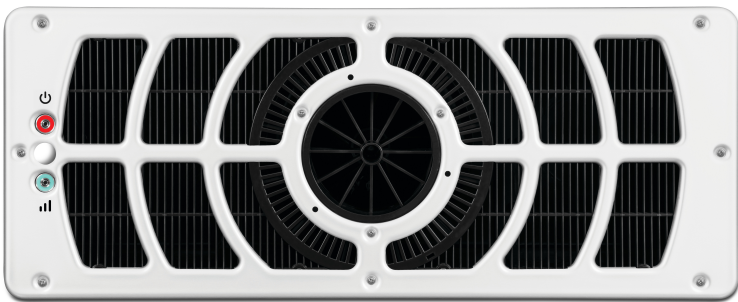

Badu Counter current system ABS 230VAC grey type Jet Turbo light (7043038)

 **BADU**[®]

TECHNICAL SPECIFICATIONS

Type	Jet Turbo light
Material	ABS/stainless steel
Voltage	230VAC
Power	1.2 kW
Max flow rate	245 m ³ /h
Colour	grey

PRODUCT INFORMATION

The Badu Jet Turbo series offers a heightened swimming experience by creating a natural, open water feeling. With their efficient permanent magnetic motors and adjustable speeds, the Turbo countercurrent units can be adjusted to suit any individual requirements. The Turbo light is the entry-level model which is extremely energy efficient. It allows budget conscious pool owners to install a premium range product and enjoy the ultimate swimming experience.

Features:

- Lightweight ABS front panel
- Max flow rate of 200m³/h with motor power of 1.1kw
- Adjustable water jet angle
- 3 programs with remote control or push buttons

Last modified date: 27/05/2026

Bosta UK Ltd.
Reflection House
Olding Road