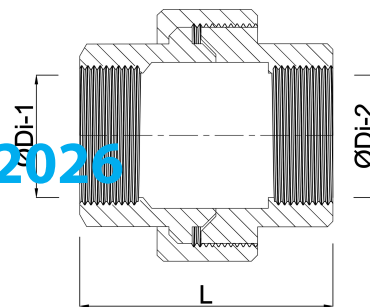

Profec Union coupler PVC-U
3/4" female thread 10bar grey
(7002140)

TECHNICAL SPECIFICATIONS

Colour	grey
Material	PVC-U
Connection	female thread
Pressure	10 bar
Size	3/4"

DIMENSIONS

K-1	36 mm
K-2	36 mm
Kn	55 mm
L	58 mm
ØDi-1	3/4 "
ØDi-2	3/4 "