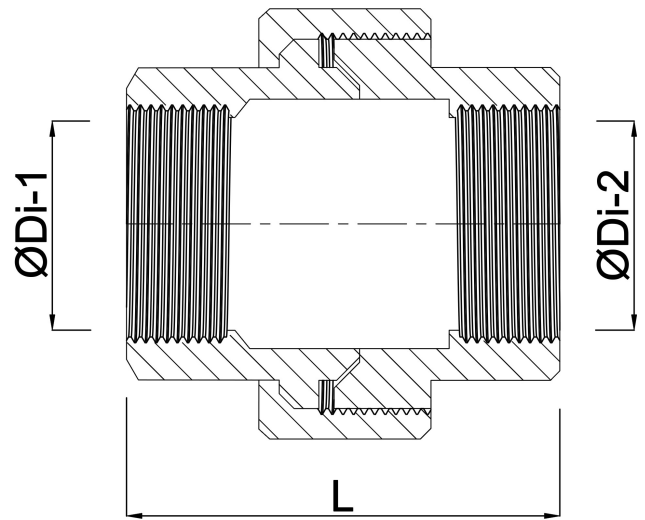

**Profec Union coupler PVC-U**  
**3/4" female thread 10bar grey**  
**(7002140)**

# TECHNICAL SPECIFICATIONS

Colour	grey
Material	PVC-U
Connection	female thread
Pressure	10 bar
Size	3/4"

## DIMENSIONS

K-1	36 mm
K-2	36 mm
Kn	55 mm
L	58 mm
ØDi-1	3/4 "
ØDi-2	3/4 "

**Last modified date: 25/05/2026**

Bosta UK Ltd.  
Reflection House  
Olding Road  
Bury St. Edmunds  
Suffolk  
IP33 3TA  
T +44 (0) 1284 716580  
E [enquiries@bosta.co.uk](mailto:enquiries@bosta.co.uk)  
<http://www.bosta.com>