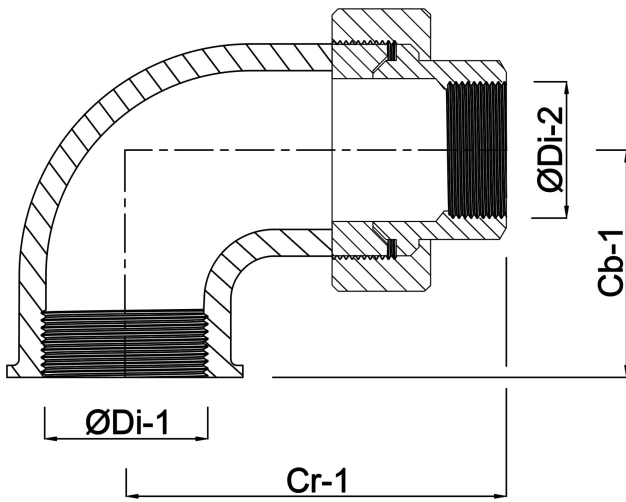

**Profec Nr. 96 Union elbow 90°
stainless steel 316 1 1/4"
female thread 16bar type
conical (0080688)**

TECHNICAL SPECIFICATIONS

Type	conical
Material	stainless steel 316
Connection	female thread
Fitting nr.	Nr. 96
Pressure	16 bar
Max. temp.	100 °C
Size	1 1/4"

DIMENSIONS

Cb-1	39.5 mm
Cr-1	67 mm
ØDi-1	1 1/4 "
ØDi-2	1 1/4 "
β	90 °

Last modified date: 22/05/2026

Bosta UK Ltd.
Reflection House
Olding Road
Bury St. Edmunds
Suffolk
IP33 3TA
T +44 (0) 1284 716580
E enquiries@bosta.co.uk
<http://www.bosta.com>