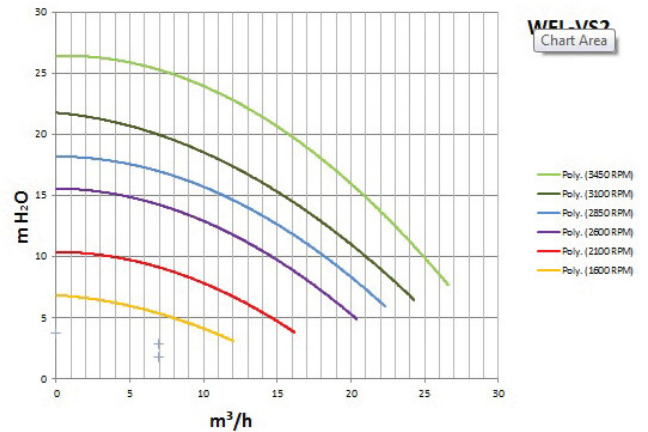

Pentair Pool pump 2" female thread 230VAC black type WhisperFlo VS2m 1.5HP (7036454)

TECHNICAL SPECIFICATIONS

Colour	black
Type	WhisperFlo VS2m
Connection	female thread
Voltage	230VAC
Max. temperature	50 °C
Weight	24.5 kg
Frequency	50 Hz
IP value	IPX6
Motor RPM	300-3450
Output Power	1,5 HP
Size	2"
Length	580 mm
Width	275 mm
Power	1.1 kW
Max flow rate	27 m ³ /h
Max. pool vol.	120 m ³
Packaging dimensions L/W/H	790 x 370 x 430 mm

PRODUCT INFORMATION

WhisperFlo VS2m is a perfect pump for everyday pools requiring up to a 1.5HP. It saves up to 80% on electricity consumption. Intuitive interface makes this pump easy to program and operate.