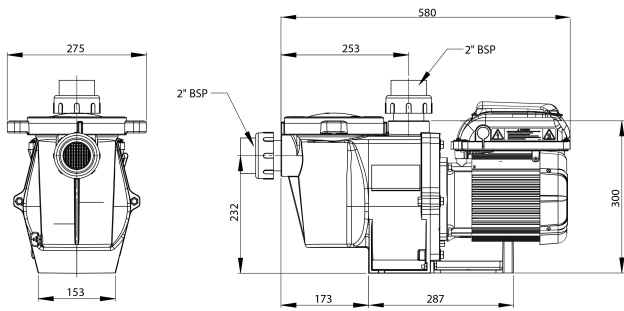

Pentair Pool pump 2" female thread 230VAC black type WhisperFlo VS2m 1.5HP (7036454)

TECHNICAL SPECIFICATIONS

Colour	black
Type	WhisperFlo VS2m
Connection	female thread
Voltage	230VAC
Max. temperature	50 °C
Weight	24.5 kg
Frequency	50 Hz
IP value	IPX6
Motor RPM	300-3450
Output Power	1,5 HP
Size	2"
Length	580 mm
Width	275 mm
Power	1.1 kW
Max flow rate	27 m ³ /h
Max. pool vol.	120 m ³
Packaging dimensions L/W/H	790 x 370 x 430 mm