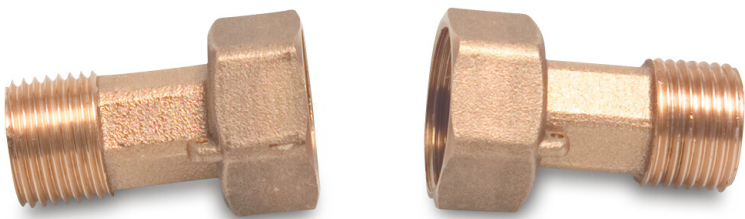

Profec Accessories brass 2" x 1 1/2" female threaded nut x male thread type flat seal (0892333)

TECHNICAL SPECIFICATIONS

Type	flat seal
Material	brass
Connection	female threaded nut x male thread
Size	2" x 1 1/2"