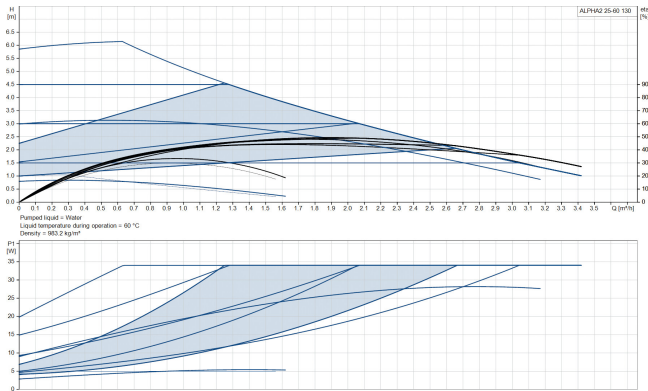

Ampere

0.27 A

Last modified date: 10/05/2026

Bosta UK Ltd.
Reflection House
Olding Road
Bury St. Edmunds
Suffolk
IP33 3TA
T +44 (0) 1284 716580
E enquiries@bosta.co.uk
<http://www.bosta.com>