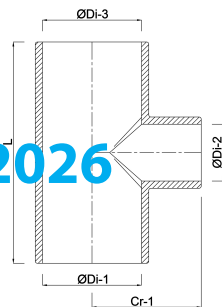

**Profec Reducer T-piece 90°
PVC-U 75 mm x 50 mm x 75 mm
glue socket 16bar grey
(0110305)**

TECHNICAL SPECIFICATIONS

Colour grey

Material PVC-U

Connection glue socket

Size 75 mm x 50 mm x 75 mm

Pressure 16 bar

DIMENSIONS

Cr-1 70 mm

L 166 mm

ØDi-1 75 mm

ØDi-2 50 mm

ØDi-3 75 mm

β 90°

Last modified date: 13/03/2026