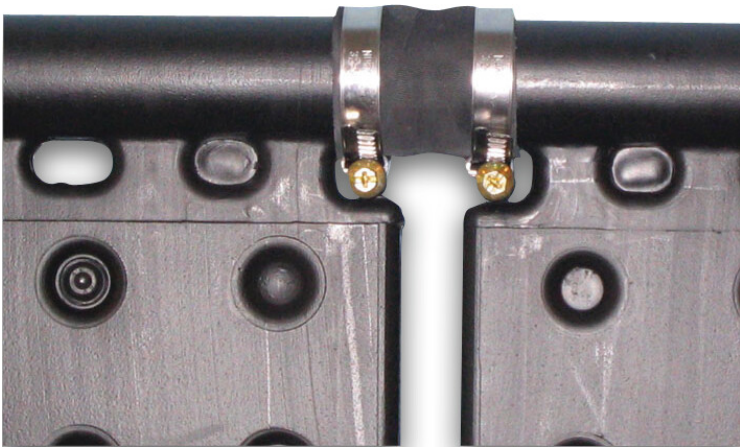

Connectorhose 38 mm x 5 mm x 60 mm (0502180)

TECHNICAL SPECIFICATIONS

Size

38 mm x 5 mm x 60 mm

Last modified date: 23/05/2026

Bosta UK Ltd.
Reflection House
Olding Road
Bury St. Edmunds
Suffolk
IP33 3TA
T +44 (0) 1284 716580
E enquiries@bosta.co.uk
<http://www.bosta.com>