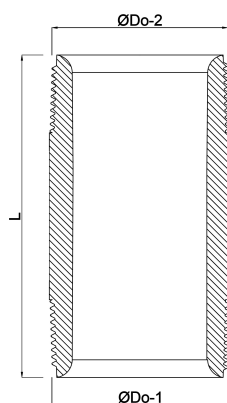

Profec Nr. 23 Pipe nipple steel black 1" male thread 16bar 100 mm (1164100)

TECHNICAL SPECIFICATIONS

Material steel black

Connection male thread

DIN Standard DIN 2982

Fitting nr. Nr. 23

Pressure 16 bar

Size 1"

Length 100 mm

DIMENSIONS

L 100 mm

\varnothing Do-1 1 "

\varnothing Do-2 1 "

Last modified date: 14/03/2026

Bosta UK Ltd.
Reflection House
Olding Road
Bury St. Edmunds
Suffolk
IP33 3TA
T +44 (0) 1284 716580
E enquiries@bosta.co.uk
<http://www.bosta.com>