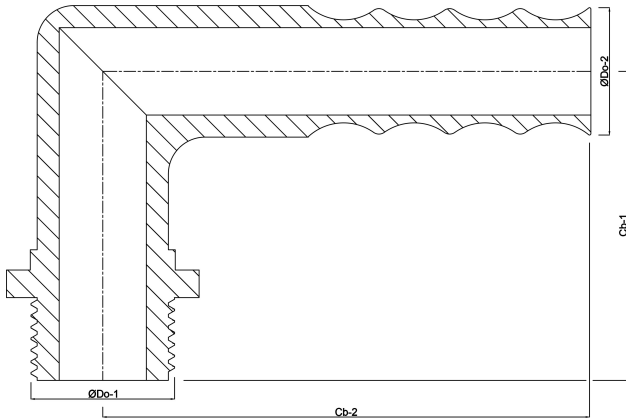

**Hose tail elbow 90° nylon 1/2"
x 8 mm male thread x hose tail
10bar grey (0440194)**

TECHNICAL SPECIFICATIONS

Colour	grey
Material	nylon
Connection	male thread x hose tail
Max. temperature	80 °C
Pressure	10 bar
Size	1/2" x 8 mm

DIMENSIONS

Cb-1	36 mm
Cb-2	36 mm
ØDo-1	1/2 "
ØDo-2	8 mm
β	90 °

Last modified date: 23/05/2026

Bosta UK Ltd.
Reflection House
Olding Road
Bury St. Edmunds
Suffolk
IP33 3TA
T +44 (0) 1284 716580
E enquiries@bosta.co.uk
<http://www.bosta.com>