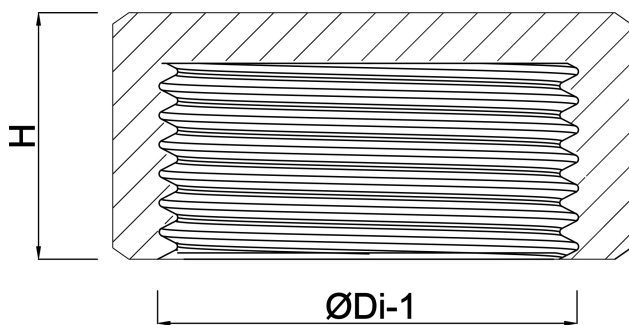

**Profec Cap PVC-U 2" female  
thread 10bar grey type plain  
(0110580)**

# TECHNICAL SPECIFICATIONS

Colour	grey
Type	plain
Material	PVC-U
Material seal	EPDM
Connection	female thread
Pressure	10 bar
Size	2"

## DIMENSIONS

H	29 mm
ØDi-1	2"