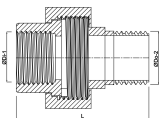

**Profec Nr. 331 Union coupler
stainless steel 316 1/2" female
thread x male thread 10bar
type flat (0080693)**

TECHNICAL SPECIFICATIONS

Type	flat
Material	stainless steel 316
Material seal	teflon
Connection	female thread x male thread
Fitting nr.	Nr. 331
Pressure	10 bar
Size	1/2"
Length	53 mm
Outer ø	35 mm

DIMENSIONS

L	53 mm
ØDi-1	1/2 "
ØDo-2	1/2 "
Kn	35 mm

Last modified date: 09/10/2025

Bosta UK Ltd.
Reflection House
Olding Road
Bury St. Edmunds
Suffolk
IP33 3TA
T +44 (0) 1284 716580
E enquiries@bosta.co.uk
<http://www.bosta.com>