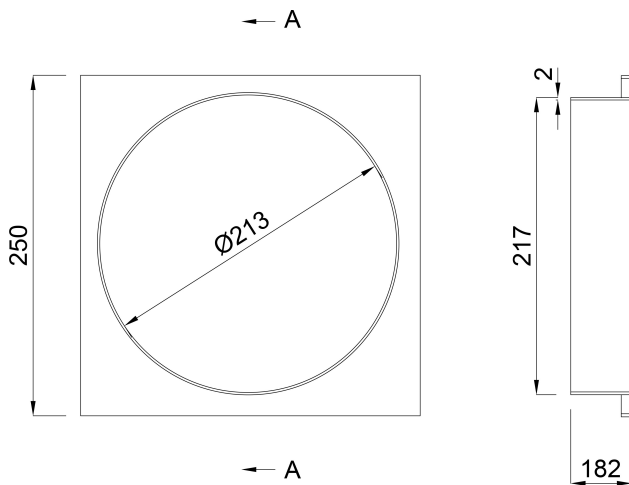

**Ocean Square cover with
extension for skimmer
stainless steel 316 250 mm
stainless steel type Standard
(7024583)**

ocean.

TECHNICAL SPECIFICATIONS

Colour stainless steel

Type Standard

Material stainless steel 316

Size 250 mm

Inner \varnothing 213 mm

DIMENSIONS

H 45 mm

Last modified date: 26/05/2026

Bosta UK Ltd.
Reflection House

Olding Road
Bury St. Edmunds
Suffolk
IP33 3TA
T +44 (0) 1284 716580
E enquiries@bosta.co.uk
<http://www.bosta.com>