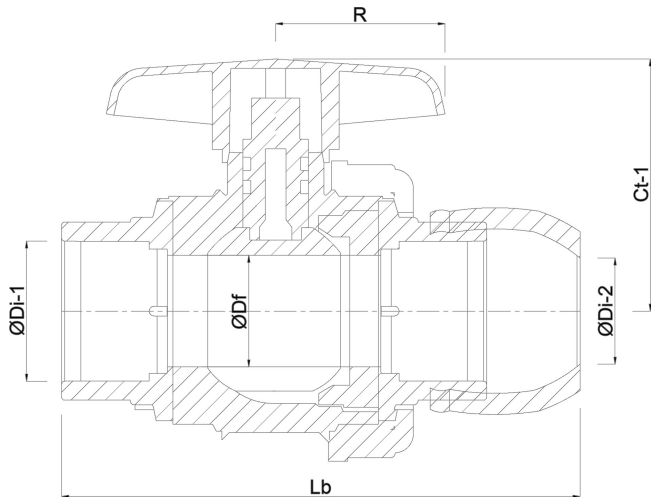

**Profec Ball valve PP 40 mm x 1  
1/4" compression x female  
thread 10bar black type Safe  
501 (0707363)**

# TECHNICAL SPECIFICATIONS

|                      |                             |
|----------------------|-----------------------------|
| Colour               | black                       |
| Type                 | Safe 501                    |
| Material             | PP                          |
| Operation            | lever                       |
| Colour lever         | red                         |
| Handle material      | PVC-U                       |
| Housing construction | 2-part                      |
| Material housing     | PP                          |
| Material seal        | hytrel/EPDM                 |
| Connection           | compression x female thread |
| Pressure             | 10 bar                      |
| Size                 | 40 mm x 1 1/4"              |

## DIMENSIONS

|      |        |
|------|--------|
| Ct-1 | 92 mm  |
| Lb   | 175 mm |
| R    | 64 mm  |

ØDf 32 mm

ØDi-2 40 mm

ØDo-1 1 1/4 "