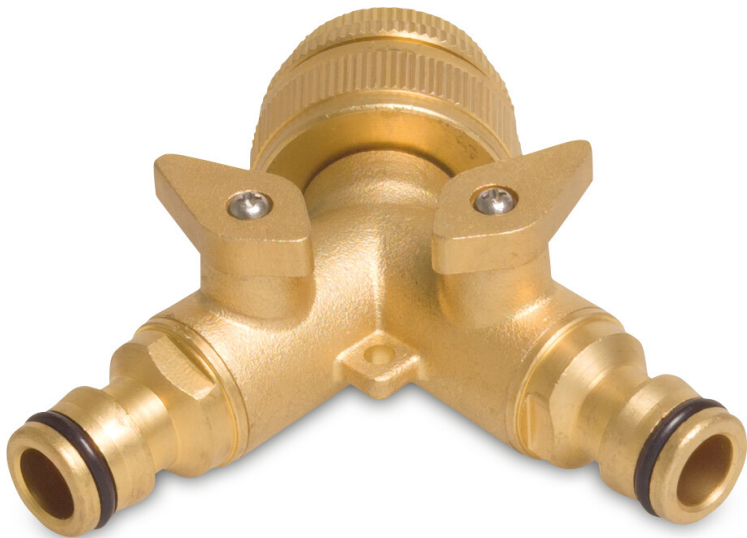

**Profec Click connector Y-piece  
brass 3/4 - 1" female threaded  
nut x male click x male click  
type with ball valve (0500179)**

# TECHNICAL SPECIFICATIONS

Type	with ball valve
Material	brass
Connection	female threaded nut x male click x male click
Max. temperature	120 °C
Max. temp.	120 °C
Size	3/4 - 1"

## DIMENSIONS

Cb-1	48 mm
F-5	10 mm
F-6	17 mm
ØDi-2	3/4 - 1 "
ØDo-1	16.5 mm
ØDo-3	16.5 mm

**Last modified date: 23/05/2026**

Bosta UK Ltd.  
Reflection House  
Olding Road  
Bury St. Edmunds  
Suffolk  
IP33 3TA  
T +44 (0) 1284 716580  
E [enquiries@bosta.co.uk](mailto:enquiries@bosta.co.uk)  
<http://www.bosta.com>