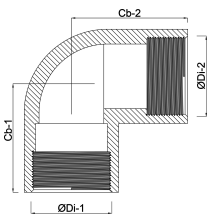

Profec Nr. 90 Elbow 90° cast iron black 3" female thread 25bar DVGW (1109011)

TECHNICAL SPECIFICATIONS

Material cast iron black

Approval DVGW

Connection female thread

Fitting nr. Nr. 90

Temperature range -20°C - 120°C

Pressure 25 bar

Size 3"

DIMENSIONS

Cb-1 80 mm

Cb-2 80 mm

ØDi-1 3 "

ØDi-2 3 "

β 90 °