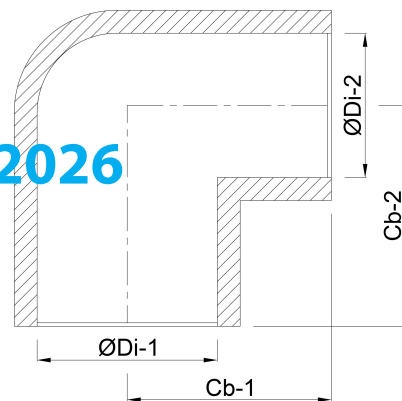

TECHNICAL SPECIFICATIONS

Colour	grey
Material	PVC-U
Connection	glue socket
Size	63 mm
Pressure	16 bar

DIMENSIONS

Cb-1	72 mm
Cb-2	72 mm
ØDi-1	63 mm
ØDi-2	63 mm
β	90 °

Last modified date: 13/03/2026

Bosta UK Ltd.
Reflection House
Olding Road