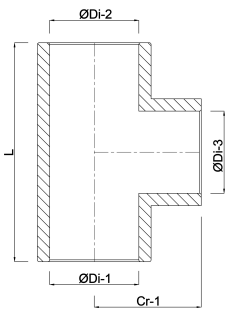

**T-piece 90° PVC-U 2" imperial
glue socket 16bar white**
(0180121)

TECHNICAL SPECIFICATIONS

Colour	white
Material	PVC-U
Connection	imperial glue socket
Pressure	16 bar
Size	2"

DIMENSIONS

Cr-1	71 mm
L	142 mm
ØDi-1	2 "
ØDi-2	2 "
ØDi-3	2 "
β	90 °