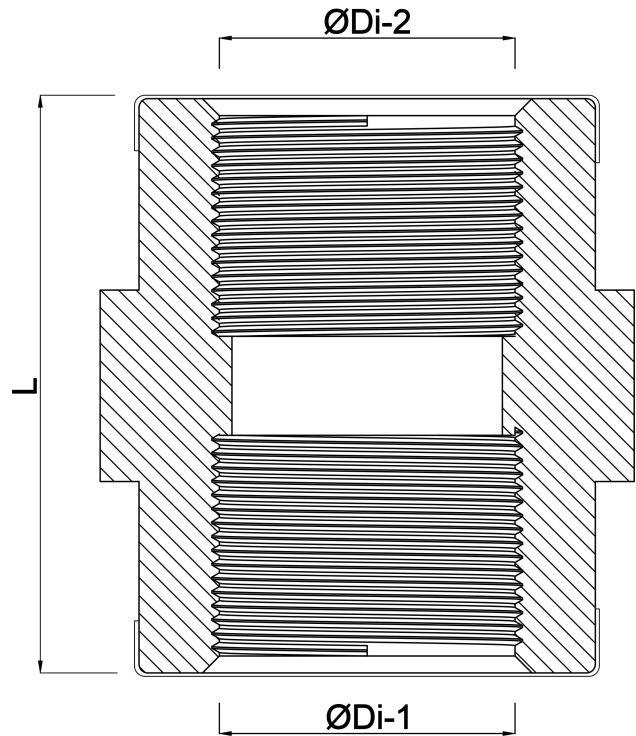

Socket PP 3/4" female thread 10bar grey (0330130)

TECHNICAL SPECIFICATIONS

Colour	grey
Material	PP
Connection	female thread
Pressure	10 bar
Max. temp.	80 °C
Size	3/4"

DIMENSIONS

F-1	19 mm
F-2	19 mm
L	42 mm
ØDi-1	3/4 "
ØDi-2	3/4 "