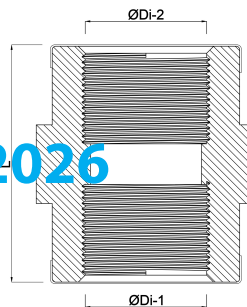

Socket PP 3/4" female thread 10bar grey (0330130)

TECHNICAL SPECIFICATIONS

Colour	grey
Material	PP
Connection	female thread
Pressure	10 bar
Max. temp.	80 °C
Size	3/4"

DIMENSIONS

F-1	19 mm
F-2	19 mm
L	42 mm
ØDi-1	3/4 "
ØDi-2	3/4 "