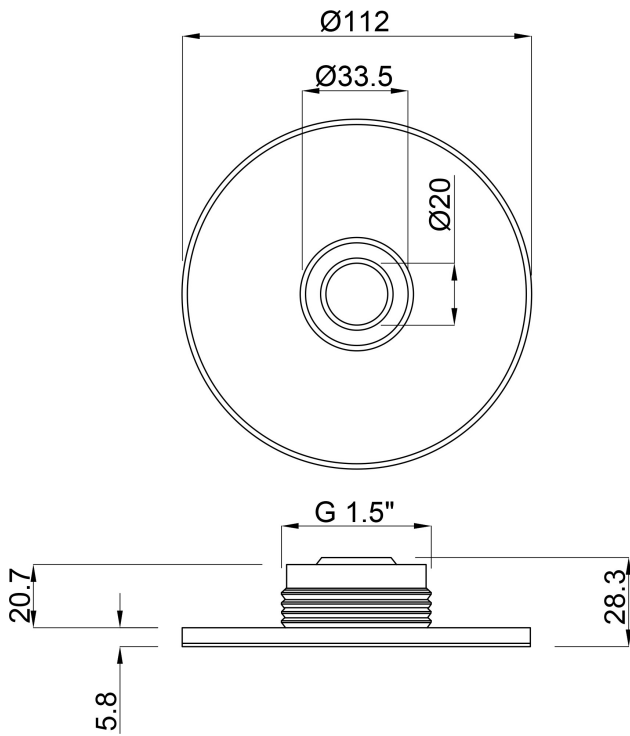

**Ocean Cover for inlet fitting
stainless steel 316 1 1/2" male
thread stainless steel type
Standard Round (7024578)**

ocean.

TECHNICAL SPECIFICATIONS

Colour stainless steel

Type Standard

Material stainless steel 316

Connection male thread

Type Round

Size 1 1/2"

Inner ø 20 mm

DIMENSIONS

H 28.3 mm

Last modified date: 26/05/2026

Bosta UK Ltd.
Reflection House
Olding Road
Bury St. Edmunds
Suffolk
IP33 3TA
T +44 (0) 1284 716580
E enquiries@bosta.co.uk
<http://www.bosta.com>