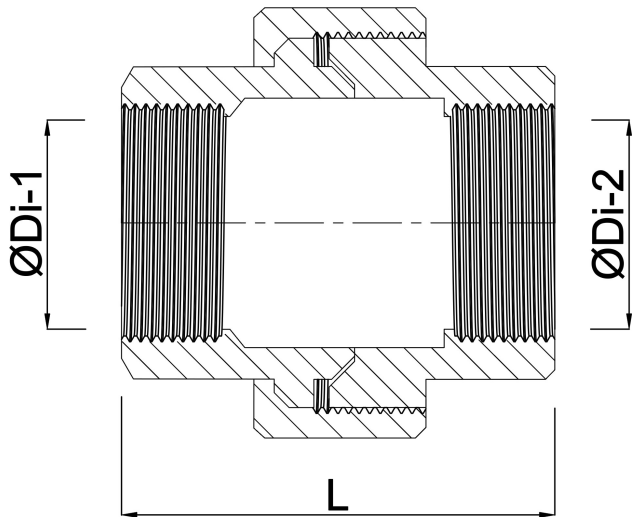

**Profec Nr. 340 Union coupler
cast iron galvanised 1" female
thread 25bar DVGW type
conical (1034006)**

TECHNICAL SPECIFICATIONS

Type	conical
Material	cast iron
Surface treatment	galvanised
Approval	DVGW
Connection	female thread
Fitting nr.	Nr. 340
Temperature range	-20°C - 120°C
Pressure	25 bar
Size	1"
Length	58 mm

DIMENSIONS

F-1	20 mm
F-2	20 mm
K-1	37 mm
K-2	37 mm
Kn	54 mm

L 57 mm

ØDi-1 1 "

ØDi-2 1 "

PRODUCT INFORMATION

Conical seal.

Last modified date: 24/05/2026