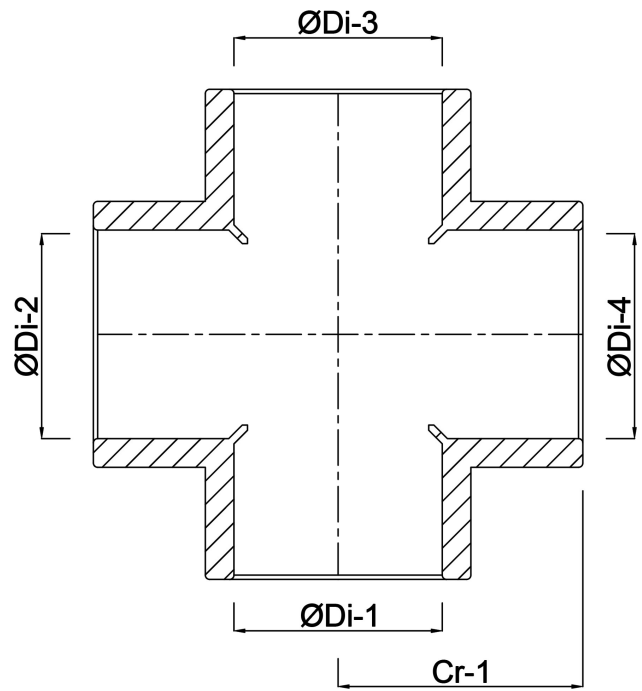

Last modified date: 22/05/2026

Bosta UK Ltd.
Reflection House
Olding Road
Bury St. Edmunds
Suffolk
IP33 3TA
T +44 (0) 1284 716580
E enquiries@bosta.co.uk
<http://www.bosta.com>