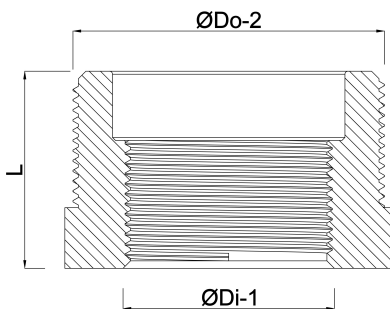

**Profec Nr. 241 Reducer bush
stainless steel 316 2 1/2" x 1"
male thread x female thread
16bar (0080103)**

TECHNICAL SPECIFICATIONS

Material	stainless steel 316
Connection	male thread x female thread
Fitting nr.	Nr. 241
Pressure	16 bar
Max. temp.	100 °C
Size	2 1/2" x 1"

DIMENSIONS

F-1	27 mm
K-1	34 mm
L	34 mm
ØDi-1	1 1/2 "
ØDo-1	2 1/2 "

Last modified date: 13/03/2026

Bosta UK Ltd.
Reflection House
Olding Road
Bury St. Edmunds
Suffolk
IP33 3TA
T +44 (0) 1284 716580
E enquiries@bosta.co.uk
<http://www.bosta.com>