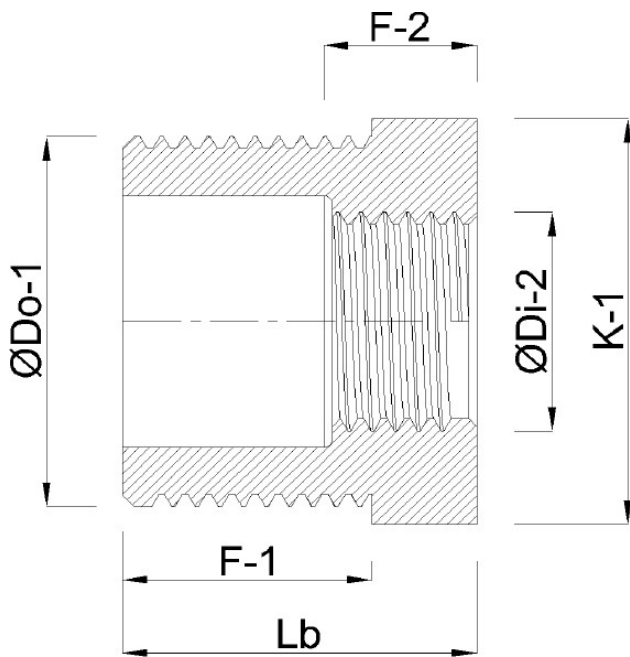

**Profec Nr. 241 Reducer bush
stainless steel 316 2 1/2" x 1"
male thread x female thread
16bar (0080103)**

TECHNICAL SPECIFICATIONS

| | |
|-------------|-----------------------------|
| Material | stainless steel 316 |
| Connection | male thread x female thread |
| Fitting nr. | Nr. 241 |
| Pressure | 16 bar |
| Max. temp. | 100 °C |
| Size | 2 1/2" x 1" |

DIMENSIONS

| | |
|-------|---------|
| F-1 | 27 mm |
| F-2 | 10.8 mm |
| K-1 | 34 mm |
| Lb | 34 mm |
| ØDi-2 | 1 " |
| ØDo-1 | 2 1/2 " |

Last modified date: 22/06/2026

Bosta UK Ltd.
Reflection House
Olding Road
Bury St. Edmunds
Suffolk
IP33 3TA
T +44 (0) 1284 716580
E enquiries@bosta.co.uk
<http://www.bosta.com>