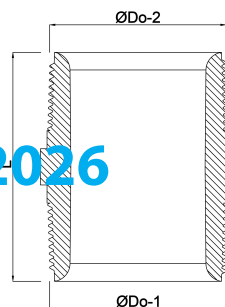

Profec Nipple hexagonal PVC-U
3/4" male thread 10bar grey
(0110537)

TECHNICAL SPECIFICATIONS

Colour grey

Material PVC-U

Connection male thread

Pressure 10 bar

Size 3/4"

DIMENSIONS

F-1 16 mm

F-2 16 mm

K-1 27 mm

L 49 mm

ØDo-1 3/4 "

ØDo-2 3/4 "

Last modified date: 14/03/2026

Bosta UK Ltd.
Reflection House
Olding Road
Bury St. Edmunds
Suffolk
IP33 3TA
T +44 (0) 1284 716580
E enquiries@bosta.co.uk
<http://www.bosta.com>