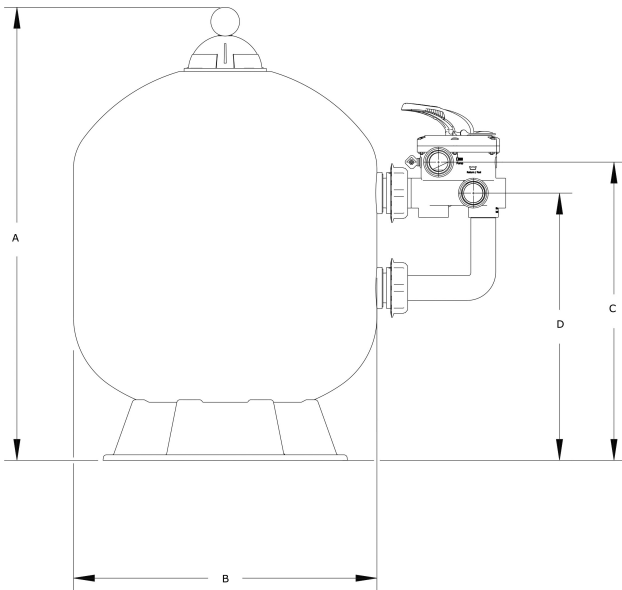

# Sand filter PP 1 1/2" female thread 3,75bar beige type S530 (7043242)

# TECHNICAL SPECIFICATIONS

Colour	beige
Material	PP
Connection	female thread
Pressure	3,75 bar
Max. temp.	40 °C
Type	S530
Capacity	10 m <sup>3</sup> /h
Size	1 1/2"
Diameter	530 mm
Weight	12 kg
Sand	100 kg
Filter area	0.22 m <sup>2</sup>
Max. pool vol.	50 m <sup>3</sup>

# DIMENSIONS

A	795 mm
B	21 "

B 21 " inch

B 530 mm

C 431 mm

D 281 mm

## PRODUCT INFORMATION

Features:

- High quality PP filter tank
- Extremely high maximum working pressure up to 3,75 bar
- 6-way valve included

**Last modified date: 27/05/2026**

Bosta UK Ltd.  
Reflection House  
Olding Road