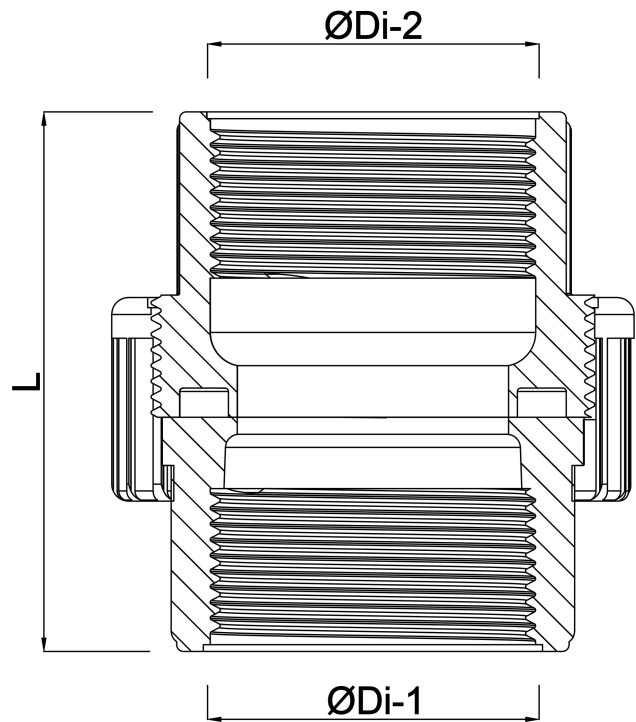

Profec Union coupler PVC-U 3" female thread 10bar grey (0100118)

TECHNICAL SPECIFICATIONS

Colour	grey
Material	PVC-U
Connection	female thread
Pressure	10 bar
Size	3"

DIMENSIONS

Do-n	132 mm
Hi-1	59 mm
L	144 mm
Lb	85 mm
ØDi-1	3 "
ØDi-2	3 "