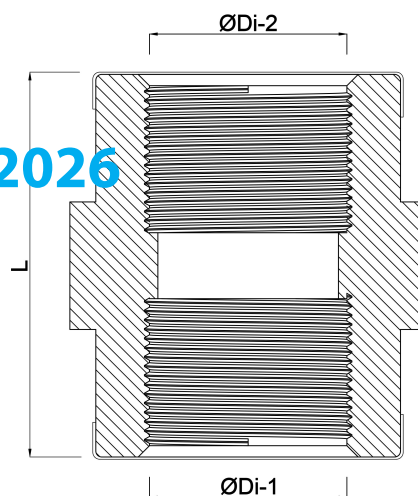

TECHNICAL SPECIFICATIONS

Colour	grey
Material	PVC-U
Connection	female thread
Pressure	10 bar
Size	3/4"

DIMENSIONS

F-1	15.5 mm
L	39 mm
ØDi-1	3/4 "
ØDi-2	3/4 "

Last modified date: 14/03/2026

Bosta UK Ltd.
Reflection House
Olding Road
Bury St. Edmunds
Suffolk