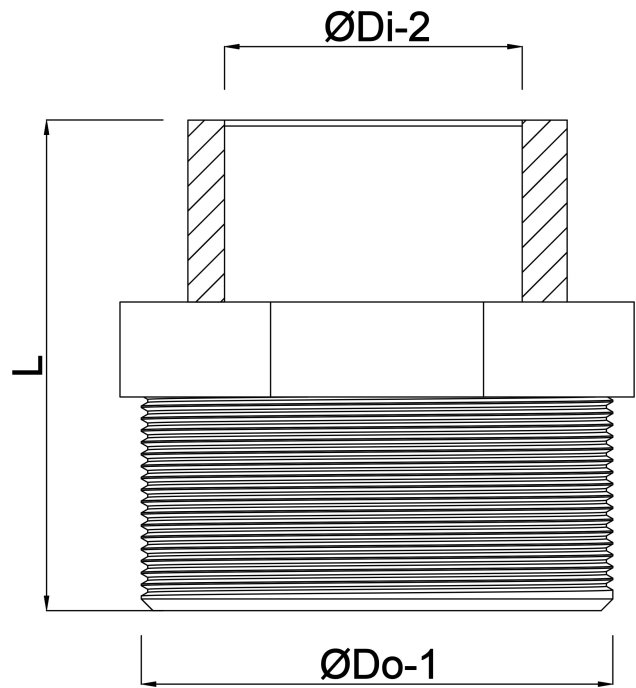

**Profec Reducer nipple PVC-U 2"
x 1" male thread x female
thread 10bar grey (0100207)**

TECHNICAL SPECIFICATIONS

Colour	grey
Material	PVC-U
Connection	male thread x female thread
Pressure	10 bar
Size	2" x 1"

DIMENSIONS

L	55 mm
ØDi-2	1 "
ØDo-1	2 "

Last modified date: 22/05/2026

Bosta UK Ltd.
Reflection House
Olding Road
Bury St. Edmunds
Suffolk
IP33 3TA
T +44 (0) 1284 716580
E enquiries@bosta.co.uk
<http://www.bosta.com>