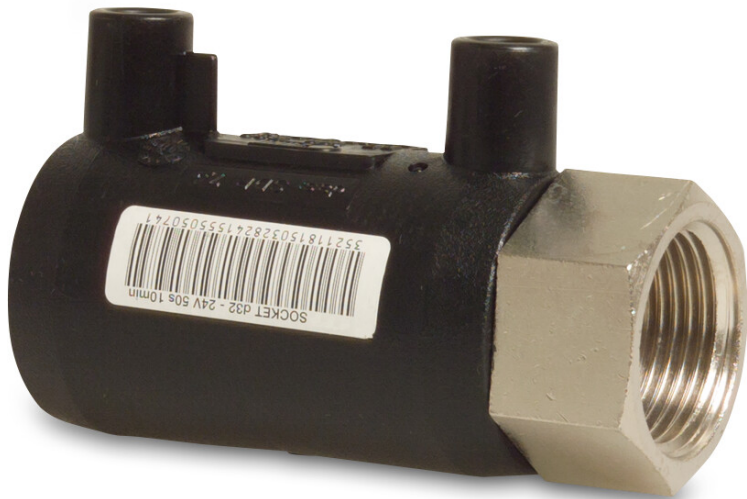

**Profec Adaptor socket  
PE100/brass nickel plated 40  
mm x 1 1/4" electrofusion  
socket x female thread SDR7,6  
24VAC 16bar 25bar black  
DVGW (0302289)**

# TECHNICAL SPECIFICATIONS

Colour	black
Material	PE100/brass
Approval	DVGW
Connection	electrofusion socket x female thread
Class	SDR7,6
Pressure, gas	16 bar
Pressure, water	25 bar
Size	40 mm x 1 1/4"
Voltage	24VAC

## PRODUCT INFORMATION

Transition fitting suitable for the connection of PE pipes and fittings with threaded fittings or valves. Complete with 4 mm electrical connector, welding indicator and barcode reader.