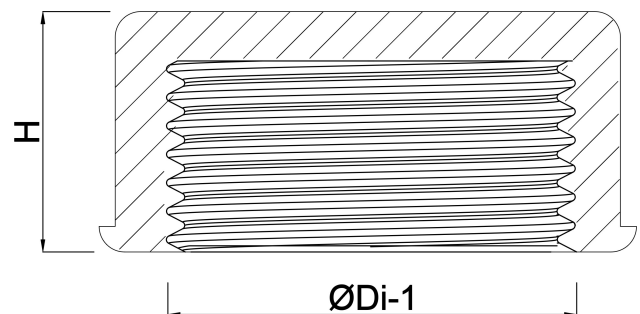

# VDL Cap PVC-U 3/8" female thread 10bar grey type plain (7002792)

**VL** Van de Lande

# TECHNICAL SPECIFICATIONS

Colour	grey
Type	plain
Material	PVC-U
Material seal	EPDM
Connection	female thread
Size	3/8"
Pressure	10 bar

## DIMENSIONS

F-1	13 mm
H	13 mm
ØDi-1	3/8 "

**Last modified date: 24/05/2026**

Bosta UK Ltd.  
Reflection House  
Olding Road  
Bury St. Edmunds  
Suffolk  
IP33 3TA  
T +44 (0) 1284 716580  
E [enquiries@bosta.co.uk](mailto:enquiries@bosta.co.uk)  
<http://www.bosta.com>