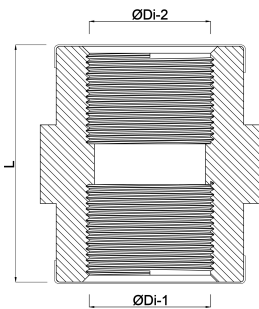

# TECHNICAL SPECIFICATIONS

Material cast iron black

Approval DVGW

Connection female thread

Fitting nr. Nr. 270

Temperature range -20°C - 120°C

Pressure 25 bar

Size 4"

## DIMENSIONS

F-1 84 mm

L 90 mm

ØDi-1 4 "

ØDi-2 4 "

**Last modified date: 14/03/2026**

Bosta UK Ltd.  
Reflection House  
Olding Road  
Bury St. Edmunds  
Suffolk  
IP33 3TA  
T +44 (0) 1284 716580  
E [enquiries@bosta.co.uk](mailto:enquiries@bosta.co.uk)  
<http://www.bosta.com>