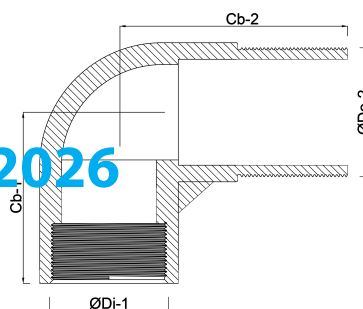

**Elbow 90° PP 3/4" female  
thread x male thread 10bar  
grey (0330116)**

# TECHNICAL SPECIFICATIONS

Colour	grey
Material	PP
Connection	female thread x male thread
Pressure	10 bar
Max. temp.	80 °C
Size	3/4"

## DIMENSIONS

Cb-1	25 mm
Cb-2	34.5 mm
ØDi-1	3/4 "
ØDo-2	3/4 "
β	90 °

Last modified date: 13/03/2026

Bosta UK Ltd.  
Reflection House  
Olding Road  
Bury St. Edmunds  
Suffolk  
IP33 3TA  
T +44 (0) 1284 716580  
E [enquiries@bosta.co.uk](mailto:enquiries@bosta.co.uk)  
<http://www.bosta.com>