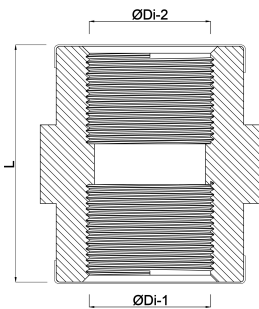

**Profec Nr. 270 Socket cast iron
black 2" female thread 25bar
DVGW (1127009)**

TECHNICAL SPECIFICATIONS

Material cast iron black

Approval DVGW

Connection female thread

Fitting nr. Nr. 270

Temperature range -20°C - 120°C

Pressure 25 bar

Size 2"

DIMENSIONS

F-1 60 mm

L 65 mm

ØDi-1 2"

ØDi-2 2"

Last modified date: 14/03/2026