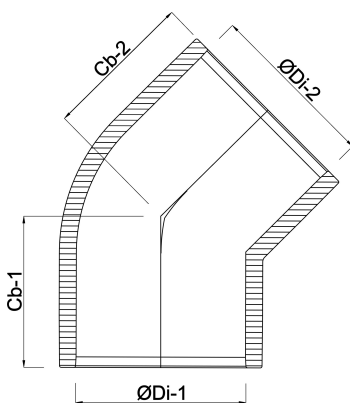

Elbow 45° PVC-U 40 mm glue socket 16bar grey (0160123)

TECHNICAL SPECIFICATIONS

Colour grey

Material PVC-U

Connection glue socket

Size 40 mm

Pressure 16 bar

DIMENSIONS

Cb-1 35.5 mm

Cb-2 35.5 mm

Mold injection moulded

ØDi-1 40 mm

ØDi-2 40 mm

Last modified date: 13/03/2026

Bosta UK Ltd.
Reflection House
Olding Road
Bury St. Edmunds
Suffolk
IP33 3TA
T +44 (0) 1284 716580
E enquiries@bosta.co.uk
<http://www.bosta.com>