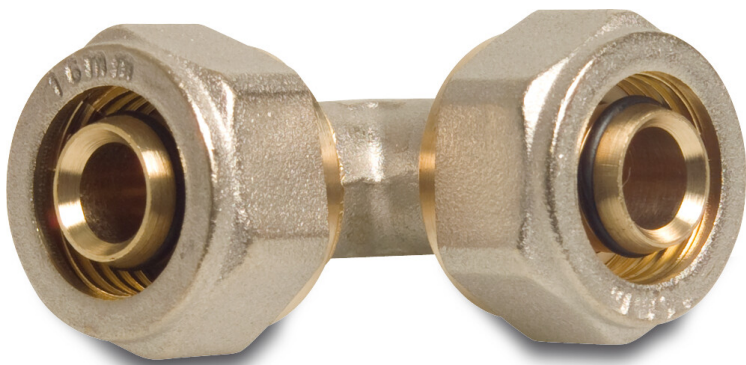

Profec Elbow 90° brass nickel plated 20 mm compression type Alu-PE-X (0702055)

TECHNICAL SPECIFICATIONS

Type	Alu-PE-X
Material	brass
Surface treatment	nickel plated
Connection	compression
Max. temp.	120 °C
Size	20 mm

DIMENSIONS

Cb-1	34 mm
Cb-2	34 mm
F-1	8 mm
F-2	8 mm
K-1	30 mm
K-2	30 mm
ØDi-1	20 mm
ØDi-2	20 mm

PRODUCT INFORMATION

Suitable for multilayer pipe

Last modified date: 24/05/2026

Bosta UK Ltd.
Reflection House
Olding Road
Bury St. Edmunds
Suffolk
IP33 3TA
T +44 (0) 1284 716580
E enquiries@bosta.co.uk
<http://www.bosta.com>