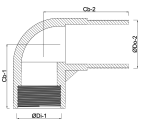

**Profec Nr. 92 Elbow 90° cast
iron galvanised 4" female
thread x male thread 25bar
DVGW (1009222)**

TECHNICAL SPECIFICATIONS

Material	cast iron
Surface treatment	galvanised
Approval	DVGW
Connection	female thread x male thread
Fitting nr.	Nr. 92
Temperature range	-20°C - 120°C
Pressure	25 bar
Size	4"

DIMENSIONS

ØDi-1	4 "
ØDo-2	4 "
Cb-1	96 mm
Cb-2	118 mm
β	90 °

Last modified date: 05/10/2025

Bosta UK Ltd.
Reflection House
Olding Road
Bury St. Edmunds
Suffolk
IP33 3TA
T +44 (0) 1284 716580
E enquiries@bosta.co.uk
<http://www.bosta.com>