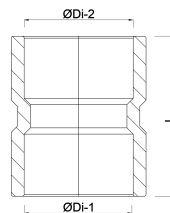

**VDL Socket PVC-U 125 mm
glue socket 16bar grey type
made from tubing (7002454)**

V-L Van de Lande

TECHNICAL SPECIFICATIONS

Colour	grey
Type	made from tubing
Material	PVC-U
Connection	glue socket
Size	125 mm
Pressure	16 bar

DIMENSIONS

L	191 mm
Mold	hand formed
P-1	72 mm
P-2	72 mm
ØDi-1	125 mm
ØDi-2	125 mm

Last modified date: 14/03/2026

Bosta UK Ltd.
Reflection House
Olding Road
Bury St. Edmunds
Suffolk
IP33 3TA
T +44 (0) 1284 716580
E enquiries@bosta.co.uk
<http://www.bosta.com>