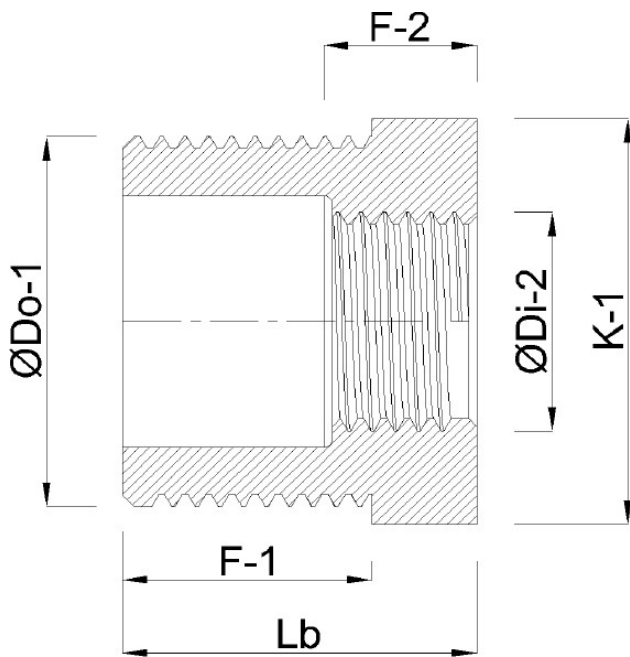

**Profec Nr. 241 Reducer bush  
stainless steel 316 3" x 2" male  
thread x female thread 16bar  
(0080106)**

# TECHNICAL SPECIFICATIONS

Material	stainless steel 316
Connection	male thread x female thread
Fitting nr.	Nr. 241
Pressure	16 bar
Max. temp.	100 °C
Size	3" x 2"

## DIMENSIONS

F-1	30 mm
F-2	12 mm
K-1	37.5 mm
Lb	37.5 mm
ØDi-2	2 "
ØDo-1	3 "

**Last modified date: 22/06/2026**

Bosta UK Ltd.  
Reflection House  
Olding Road  
Bury St. Edmunds  
Suffolk  
IP33 3TA  
T +44 (0) 1284 716580  
E [enquiries@bosta.co.uk](mailto:enquiries@bosta.co.uk)  
<http://www.bosta.com>