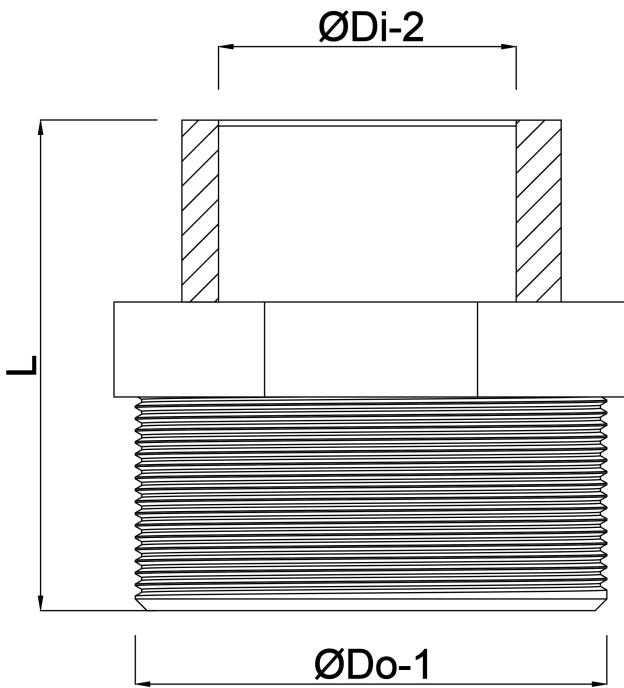

**Profec Reducing nipple PVC-U
1 1/2" x 1" male thread x
female thread 10bar grey with
stainless steel ring type
reinforced (0100328)**

TECHNICAL SPECIFICATIONS

Colour	grey
Type	reinforced
Material	PVC-U
Feature	with stainless steel ring
Connection	male thread x female thread
Pressure	10 bar
Size	1 1/2" x 1"

DIMENSIONS

K-1	46 mm
L	52 mm
ØDi-2	1 "
ØDo-1	1 1/2 "

Last modified date: 22/05/2026

Bosta UK Ltd.
Reflection House
Olding Road
Bury St. Edmunds
Suffolk
IP33 3TA
T +44 (0) 1284 716580
E enquiries@bosta.co.uk
<http://www.bosta.com>