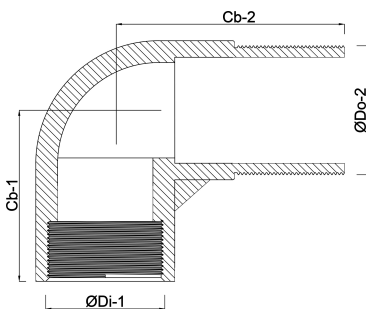

Profec Nr. 92 Elbow 90° brass
3" female thread x male thread
20bar (0708810)

TECHNICAL SPECIFICATIONS

Material	brass
Connection	female thread x male thread
Fitting nr.	Nr. 92
Size	3"
Temperature range	-10°C - 80°C
Pressure	20 bar

DIMENSIONS

Cb-1	74 mm
Cb-2	84 mm
ØDi-1	3 "
ØDo-2	3 "
β	90 °

Last modified date: 13/03/2026

Bosta UK Ltd.
Reflection House
Olding Road
Bury St. Edmunds
Suffolk
IP33 3TA
T +44 (0) 1284 716580
E enquiries@bosta.co.uk
<http://www.bosta.com>