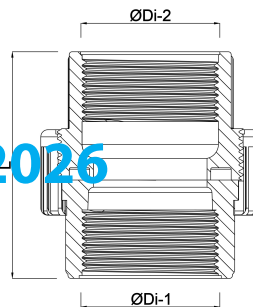

Profec Union coupler PVC-U 1" female thread 10bar grey (0100113)

TECHNICAL SPECIFICATIONS

Colour	grey
Material	PVC-U
Connection	female thread
Pressure	10 bar
Size	1"

DIMENSIONS

Do-n	57 mm
Hi-1	27 mm
L	58 mm
Lb	31 mm
ØDi-1	1 "
ØDi-2	1 "