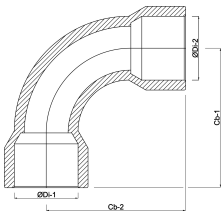

**Profec Long bend 80° PVC-U 63  
mm glue socket 10bar grey  
type made from tubing  
(7015317)**

# TECHNICAL SPECIFICATIONS

Colour	grey
Type	made from tubing
Material	PVC-U
Connection	glue socket
Pressure	10 bar
Size	63 mm
Radius	94.5 mm

## DIMENSIONS

Cb-1	150 mm
Cb-2	150 mm
ØDi-1	63 mm
ØDi-2	63 mm
β	80 °

**Last modified date: 14/03/2026**

Bosta UK Ltd.  
Reflection House  
Olding Road  
Bury St. Edmunds  
Suffolk  
IP33 3TA  
T +44 (0) 1284 716580  
E [enquiries@bosta.co.uk](mailto:enquiries@bosta.co.uk)  
<http://www.bosta.com>